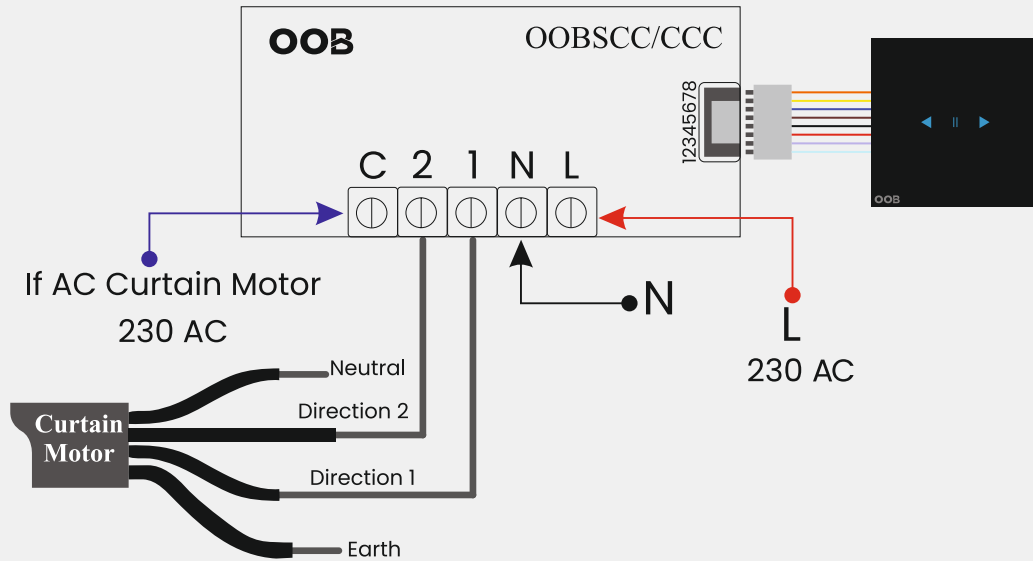

SMARTHOME
Touch The Future TODAY

OOBSCC / OOBCCC

Curtain Series

OPENABLE

ROLLER

WIFI SMART CURTAIN TOUCH

OOB Curtain Switch is a three-way fully digital communication smart switch that is aesthetically designed for a single panel curtain track. OOB Curtain switch lets you control your curtains with individual open, close, and stop buttons through physical touch, mobile App, and Voice. Trendy touch screen panels are sleek and elegant that is meant for the millennial lifestyle.

SPECIFICATIONS :

- Relay: 6A Relay
- Wireless protocol : Wi-Fi : 2.4 Ghz
- Maximum Load : 500 Watts motor
- Power input : 110-250V AC - 50/60Hz

Module Diagram for 4 - Wire AC Motor

INSTRUCTION

- OOB curtain module support 4 or 5 wired AC (230 VAC) Curtain motor.
- 4 wire should be like Neutral, Open, Close & Earth.
- Support one motor per curtain module.